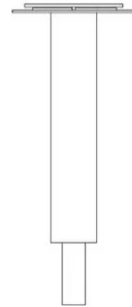

Metrica Wall

Studio Habits

colors

Typology Wall
Utilisation Indoor

24/230V 4 W 170 lm

direct light

adjustable light

Metrica wall light can be used as a bed-head light to illuminate one's reading or simply relaxing at night with a diffuse and soft light. It is characterised by a shiny body with a length of 15 cm that seems to emerge from the wall in an elegant and essential manner. The LED light source has a 9.5 cm long extension hidden inside the support that forms the base, it lights up the moment it is pulled out, gradually increasing in light intensity until it reaches its maximum position. The circular base rotates 360°, directing the light according to personal needs.

Award

Family Metrica wall
 Typology Wall
 Utilisation Indoor

Dimensions

Profondità 15,5 - 9,5 (estensione sorgente LED) cm
 Lunghezza 15 - 0,5 (base) cm
 Diameter 8 (base) cm
 Weight 1 Kg

Materials

Structure	iron	Diffuser	polycarbonate
Base	iron	Elementi	aluminium